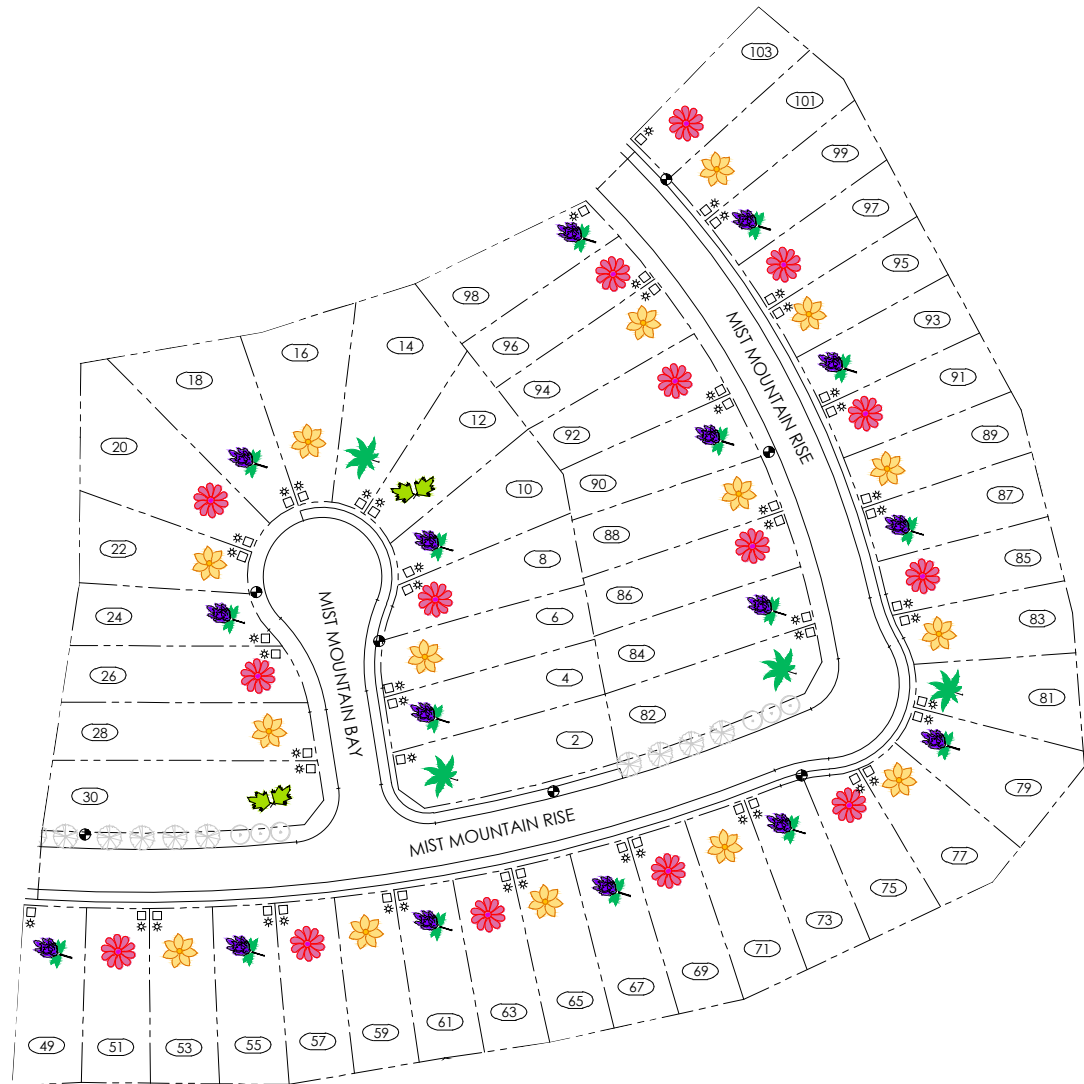

PHASE 7

PLANT LIST

-  MAYDAY
-  IVORY SILK TREE LILAC
-  SHAUGHNESSY COHEN CRABAPPLE
-  SPRING SNOW CRABAPPLE
-  BLACK HAWK MOUNTAIN ASH

LEGEND

-  STREETLIGHT
-  DRIVEWAY LOCATIONS
-  ELECTRICAL DROP
-  MUNICIPAL ADDRESS