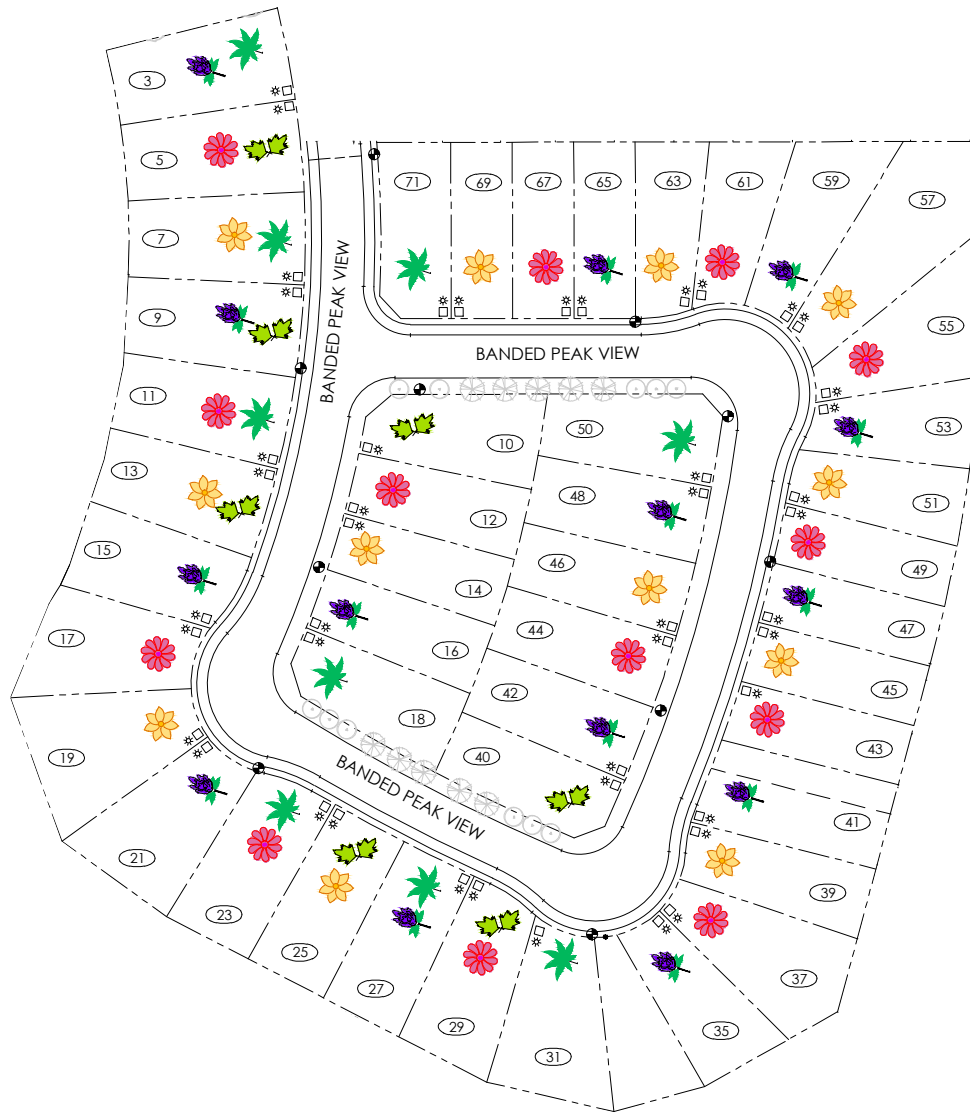

PHASE 8

PLANT LIST

-  MAYDAY
-  IVORY SILK TREE LILAC
-  SHAUGHNESSY COHEN CRABAPPLE
-  SPRING SNOW CRABAPPLE
-  BLACK HAWK MOUNTAIN ASH

LEGEND

-  STREETLIGHT
-  DRIVEWAY LOCATIONS
-  ELECTRICAL DROP
-  MUNICIPAL ADDRESS