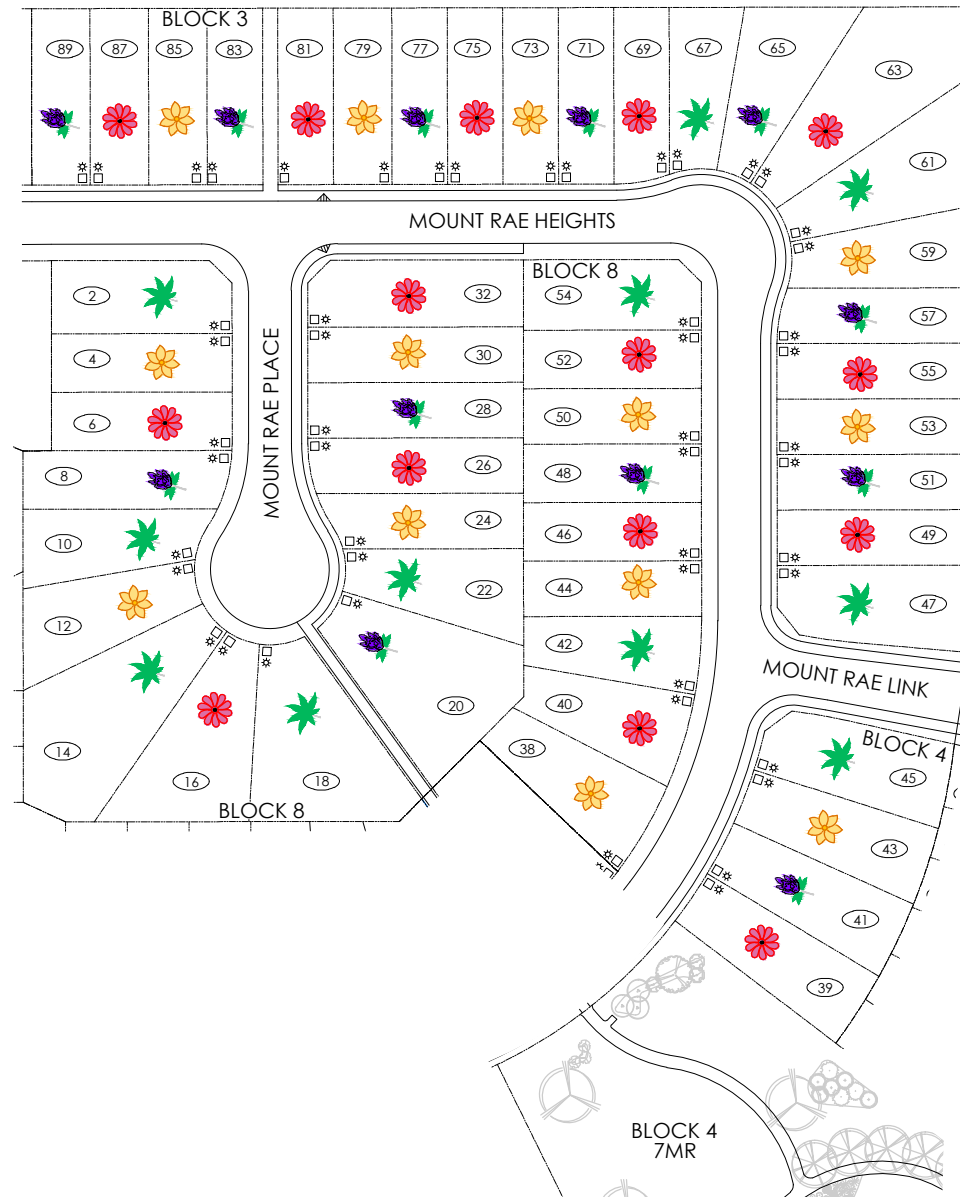

PHASE 4

PLANT LIST

-  MAYDAY
-  JAPANESE TREE LILAC
-  THUNDERCHILD CRABAPPLE
-  DOLGO CRABAPPLE

LEGEND	
	STREETLIGHT
	DRIVEWAY LOCATIONS
	ELECTRICAL DROP
	MUNICIPAL ADDRESS

August 2015