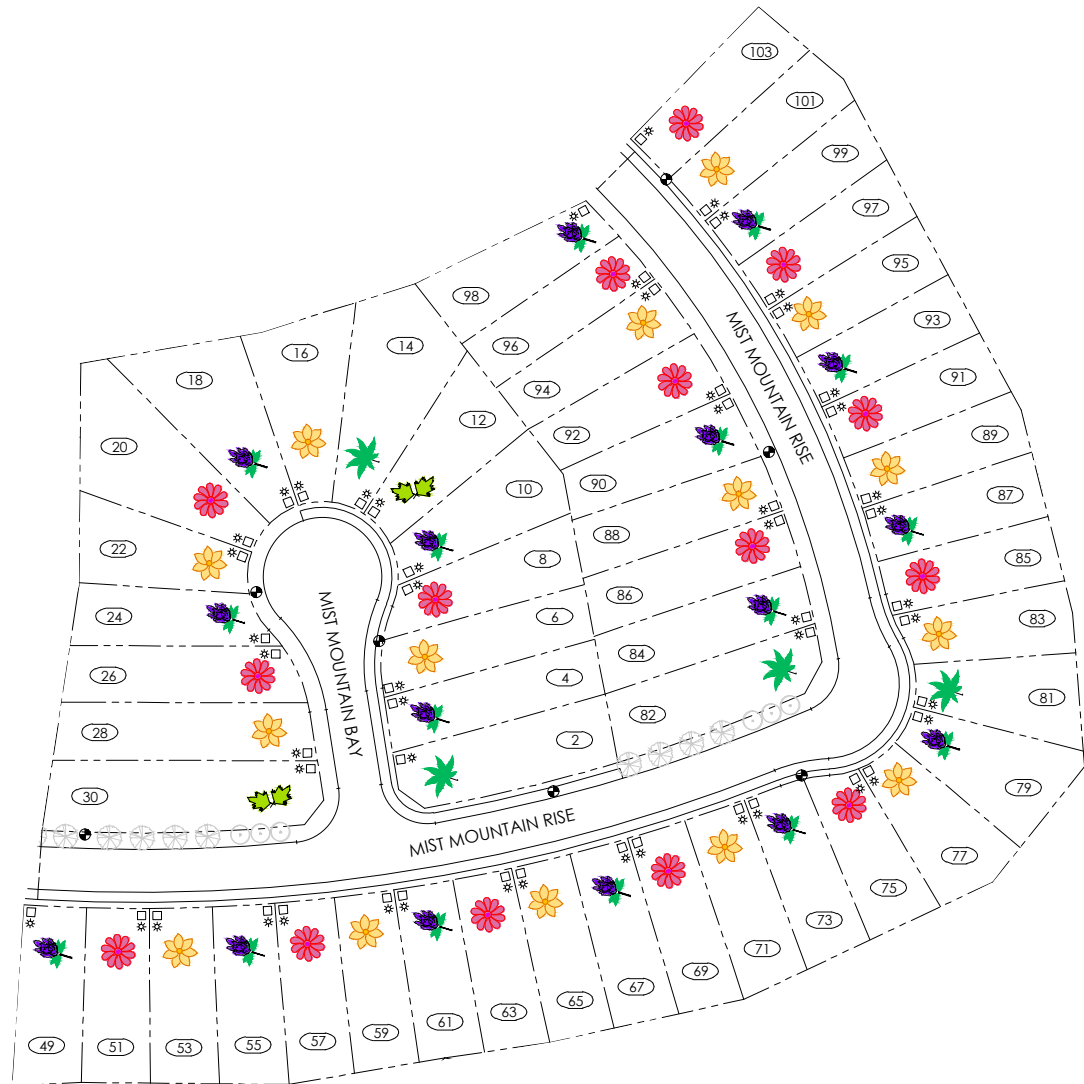

PHASE 7

PLANT LIST	
	MAYDAY
	IVORY SILK TREE LILAC
	SHAUGHNESSY COHEN CRABAPPLE
	SPRING SNOW CRABAPPLE
	BLACK HAWK MOUNTAIN ASH

LEGEND	
	STREETLIGHT
	DRIVEWAY LOCATIONS
	ELECTRICAL DROP
	MUNICIPAL ADDRESS