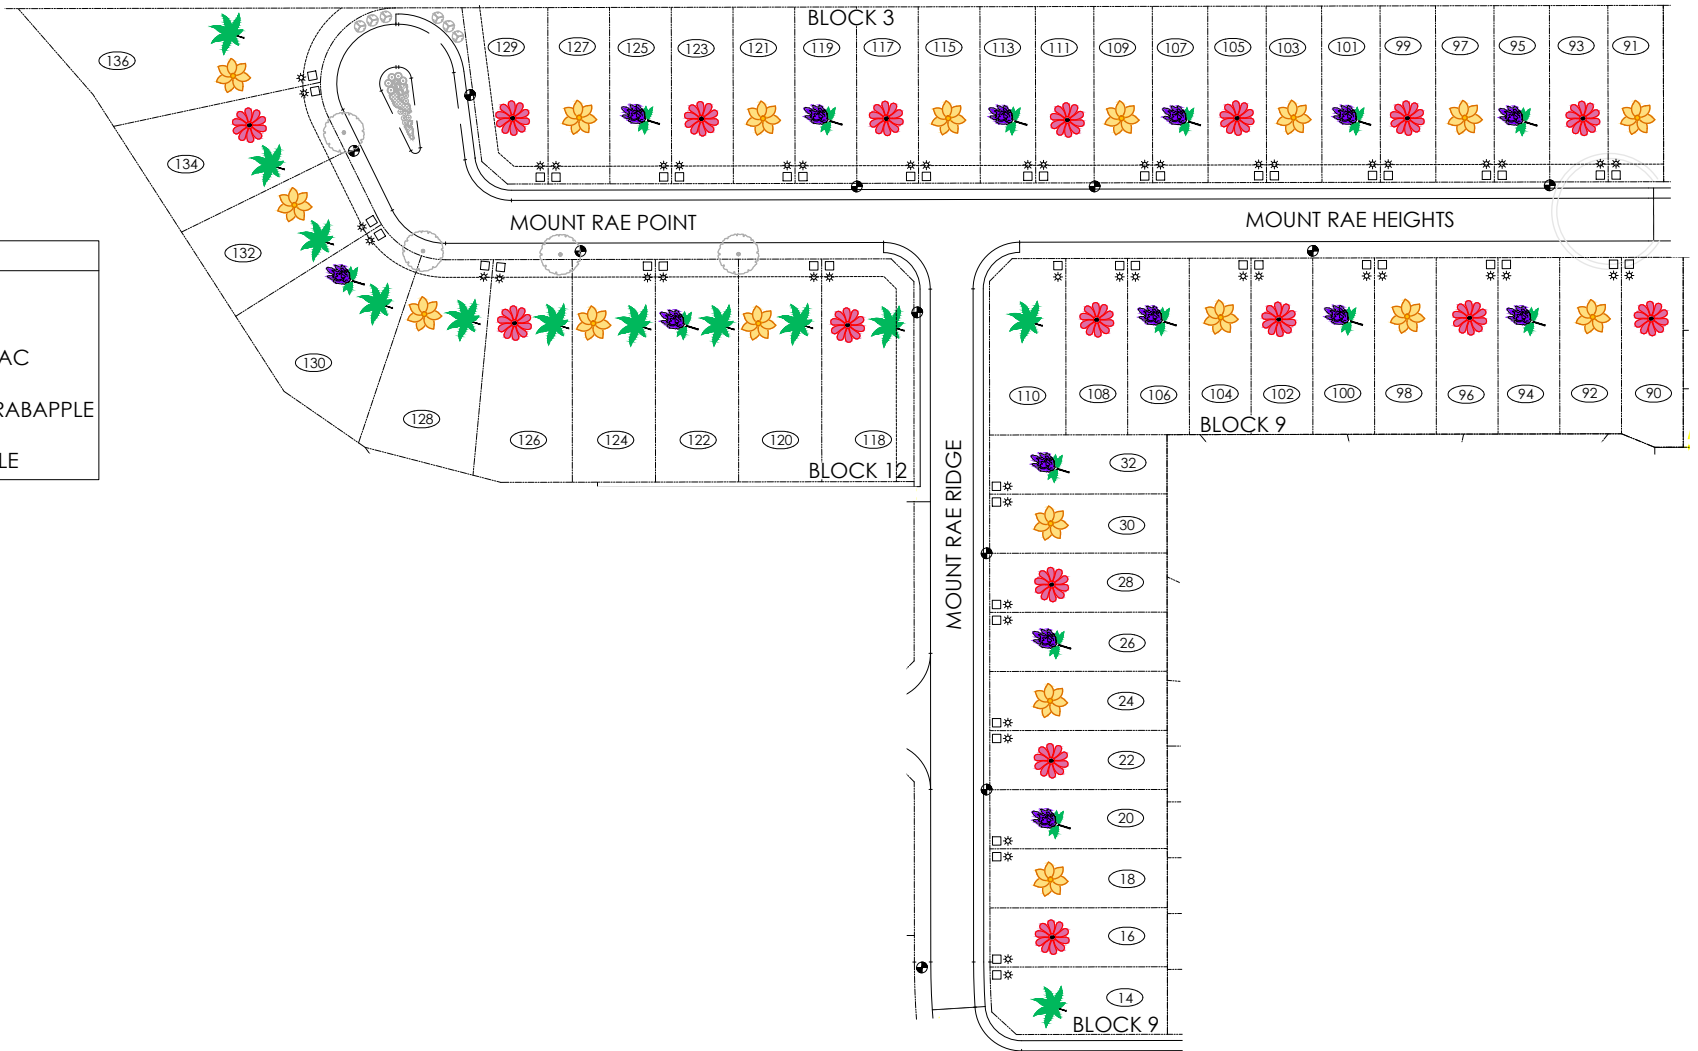

PHASE 5

PLANT LIST	
	MAYDAY
	JAPANESE TREE LILAC
	THUNDERCHILD CRABAPPLE
	DOLGO CRABAPPLE

LEGEND	
	STREETLIGHT
	DRIVEWAY LOCATIONS
	ELECTRICAL DROP
	MUNICIPAL ADDRESS

March 2015