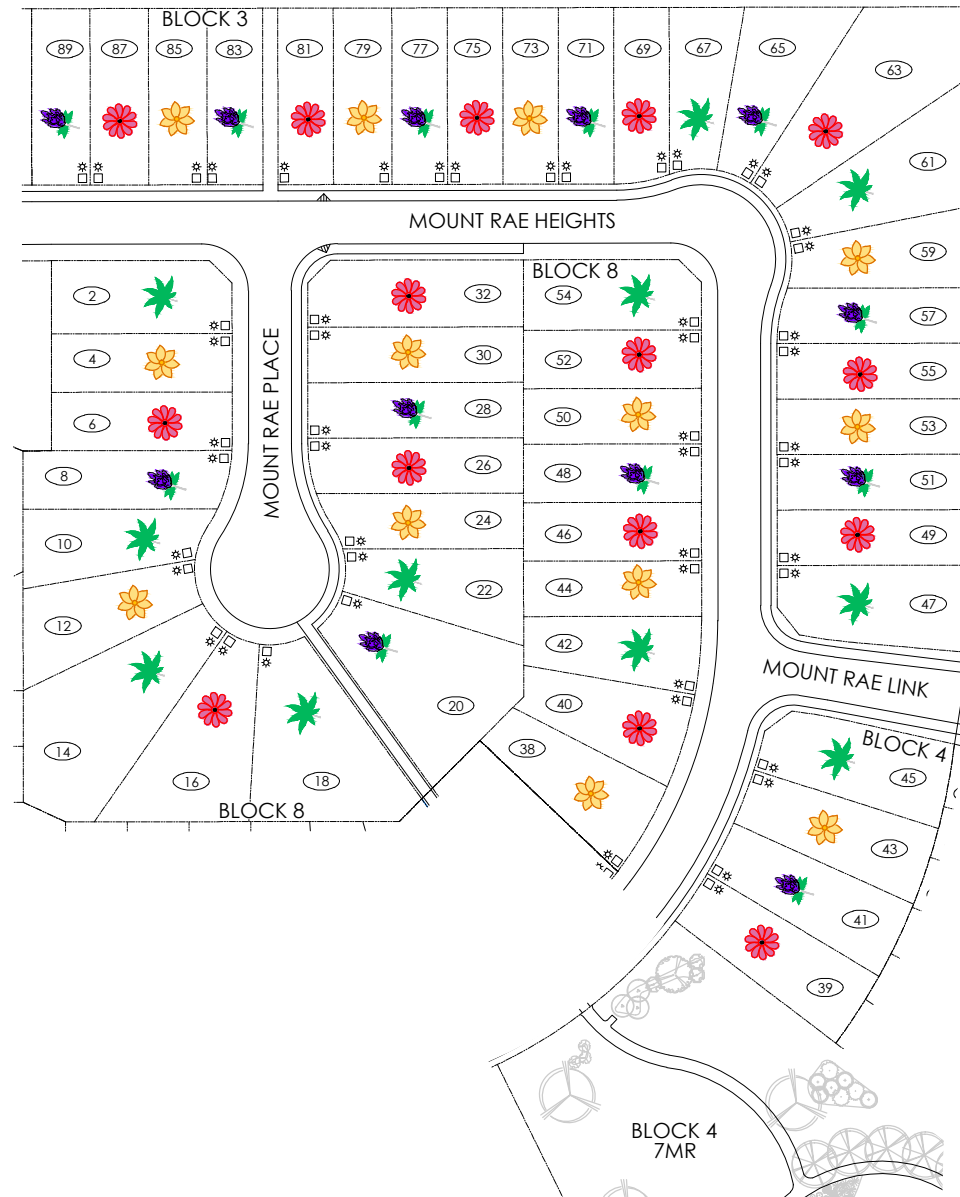

# PHASE 4

## PLANT LIST

-  MAYDAY
-  JAPANESE TREE LILAC
-  THUNDERCHILD CRABAPPLE
-  DOLGO CRABAPPLE

LEGEND	
	STREETLIGHT
	DRIVEWAY LOCATIONS
	ELECTRICAL DROP
	MUNICIPAL ADDRESS

August 2015